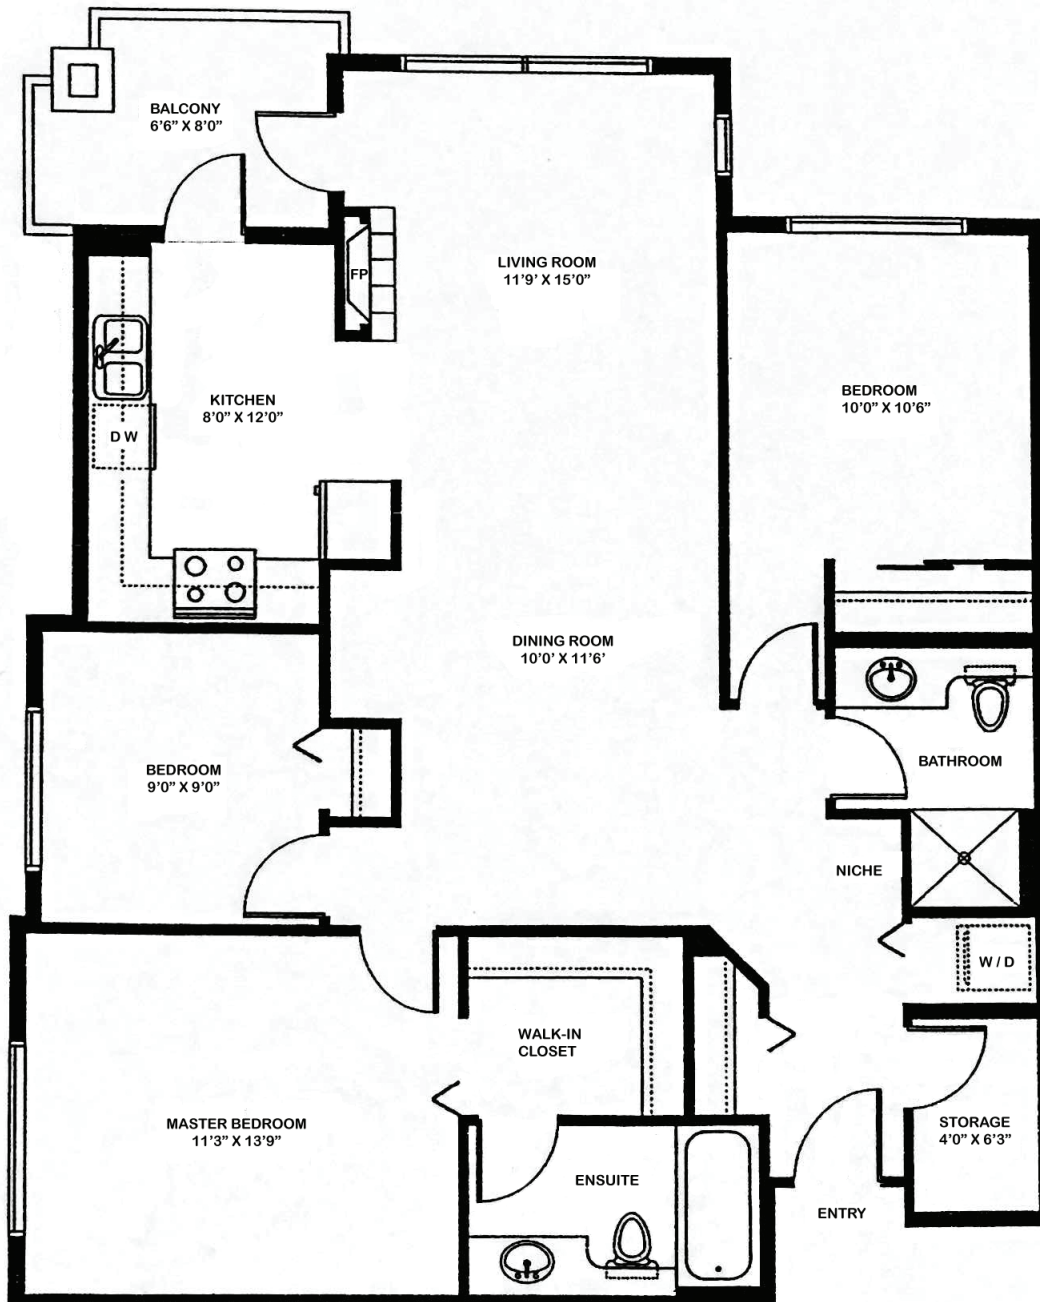

Brittany
at Champlain Gardens

LILAC
3 Bedroom
2 Bath

Sidney Hui
604-889-3218

Sutton Group West Coast Realty

#215 - 7088 Mont Royal Sq., Vancouver, B.C.
1,103 sq. ft. (based on Strata Plan)

Note : Developer's Original Floor Plan. Not to scale.
Please verify your own measurements if important.