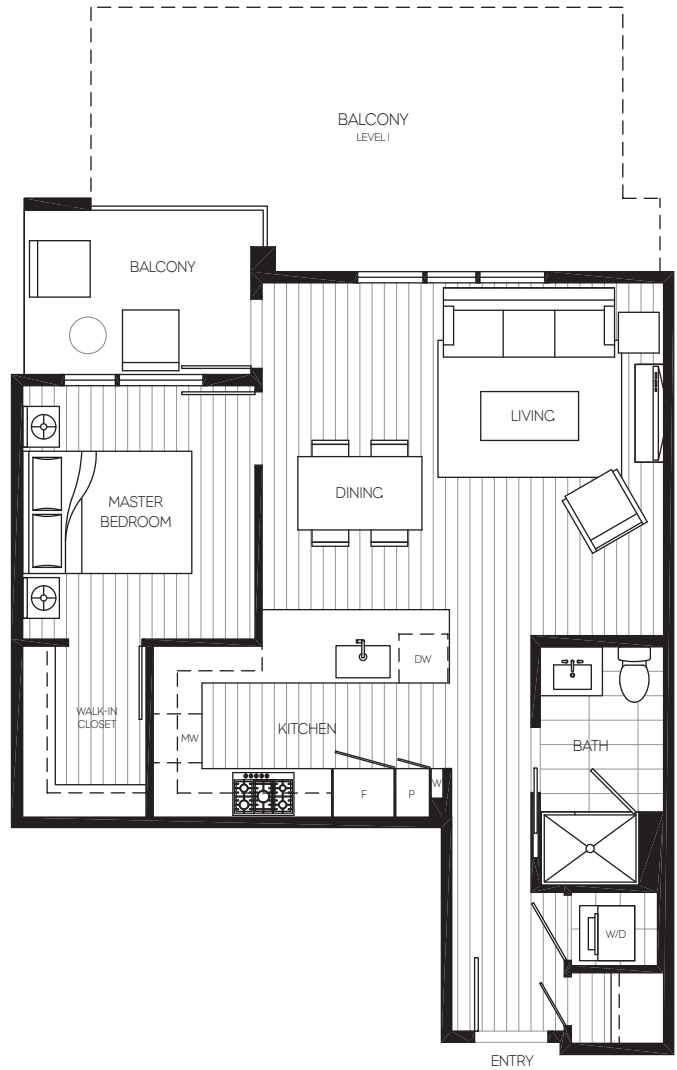

PLAN II 1 BED + 1 BATH

INTERIOR
646 SQ FT

BALCONY/PATIO
66-287 SQ FT

BUILDING 2

LEVEL 1

LEVEL 2

LEVEL 3