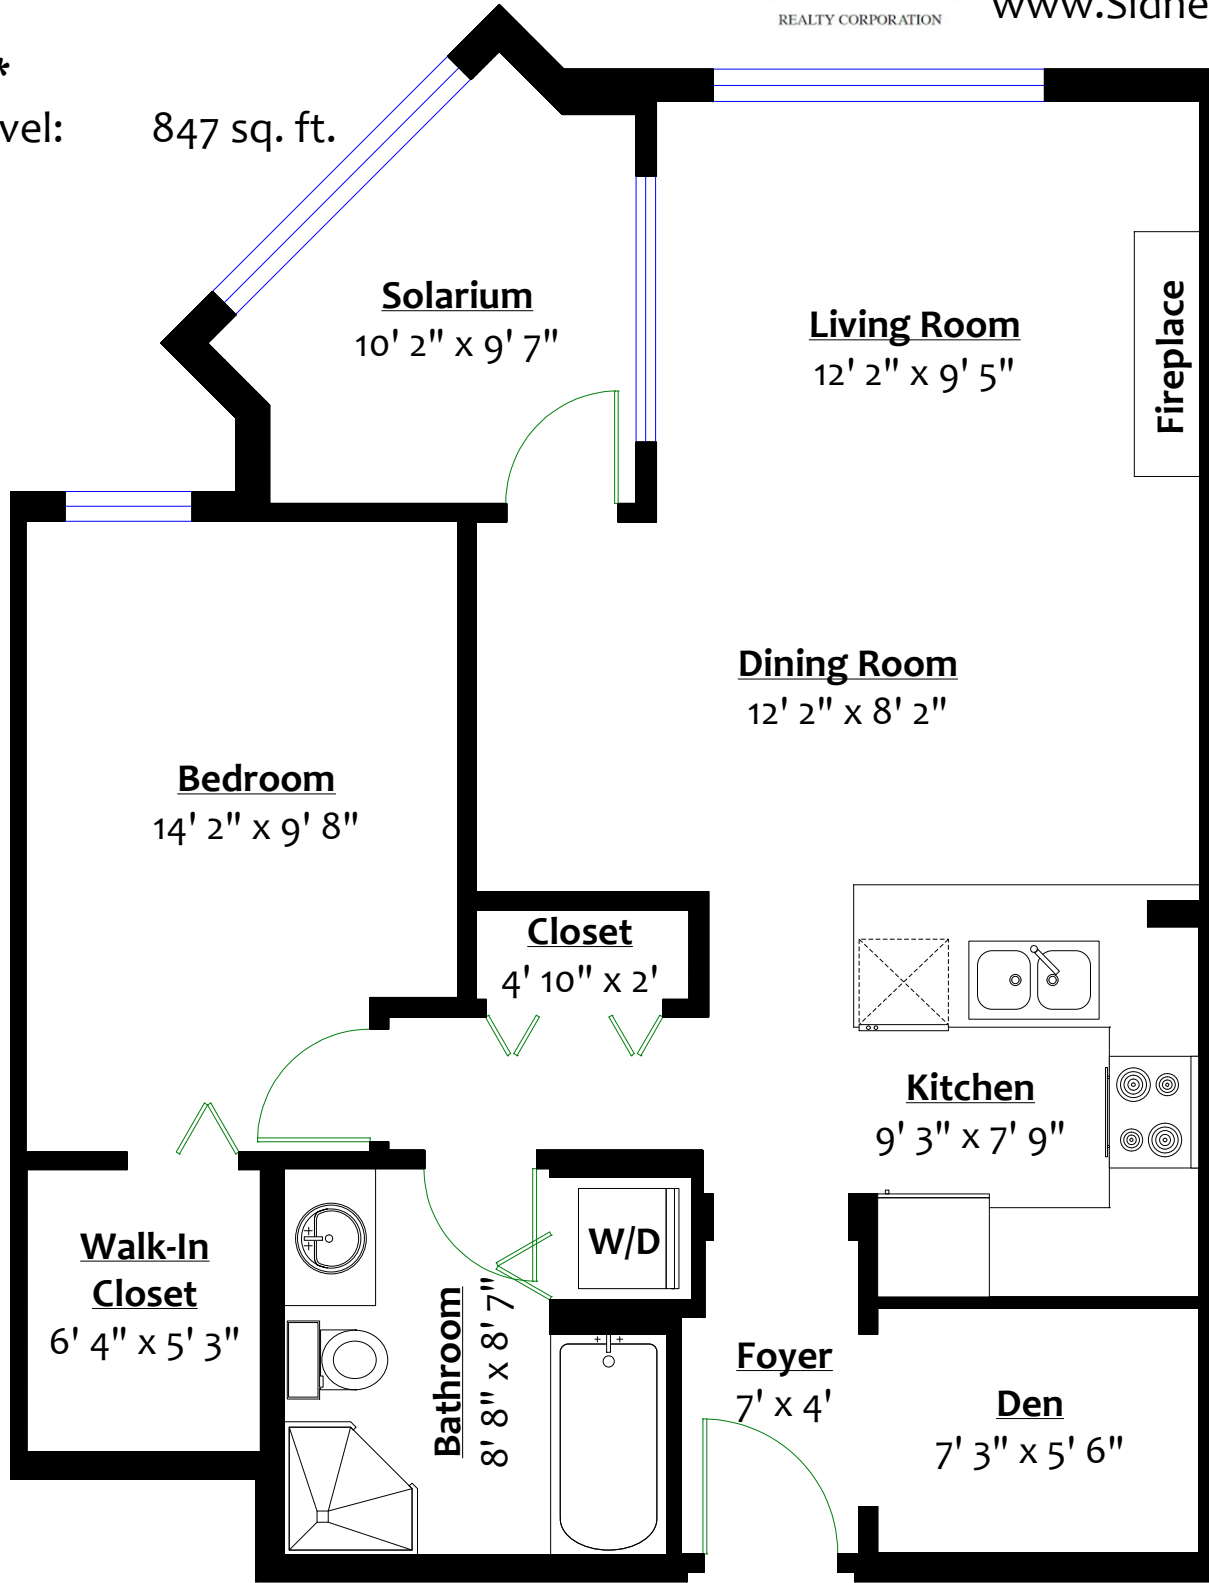

**1216 - 4655 Valley Drive,
Vancouver, B.C.**

GEORGIA PACIFIC
REALTY CORPORATION

Sidney Hui

604.889.3218

www.SidneyHui.com

Totals**

Main Level: 847 sq. ft.

MAIN LEVEL

Floor Area: 847 Sq. Ft.
Ceiling Height: 9'

** While all reasonable attempts have been made to ensure accuracy and the square footage and room dimensions are believed to be correct to ANSI Standards, due to the possibility of human error the information cannot be guaranteed. E&O Insured for \$1,000,000