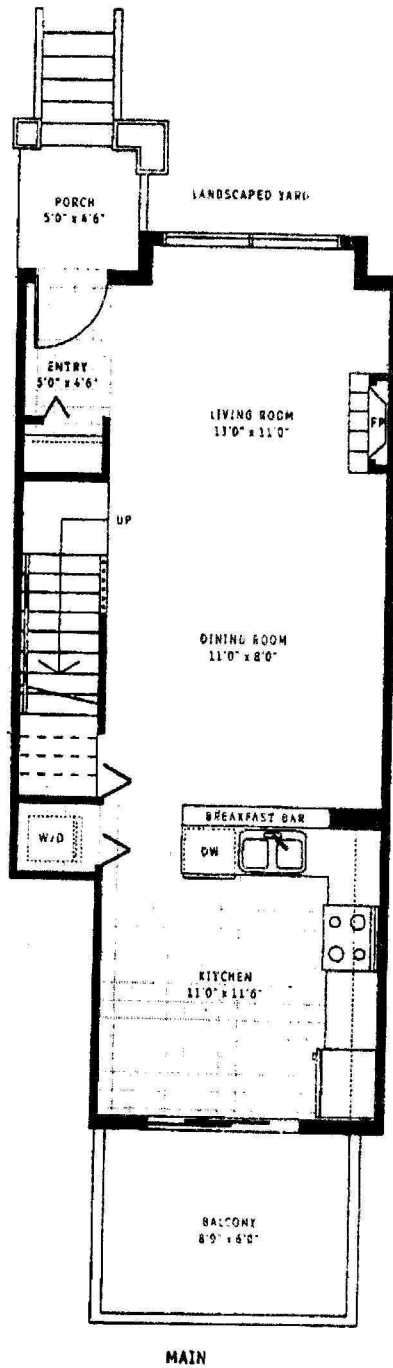

**Brittany**  
at Champ-late Gardens

TOWNHOMES

**WHEAT**  
2 Bedroom  
2 Bath  
982 sq ft

**Sidney Hui**  
604-889-3218

Note : 7006 Mont Royal Square is the flip over image of this floor plan. All measurements and sizes are approximate and should not be relied upon without verification.