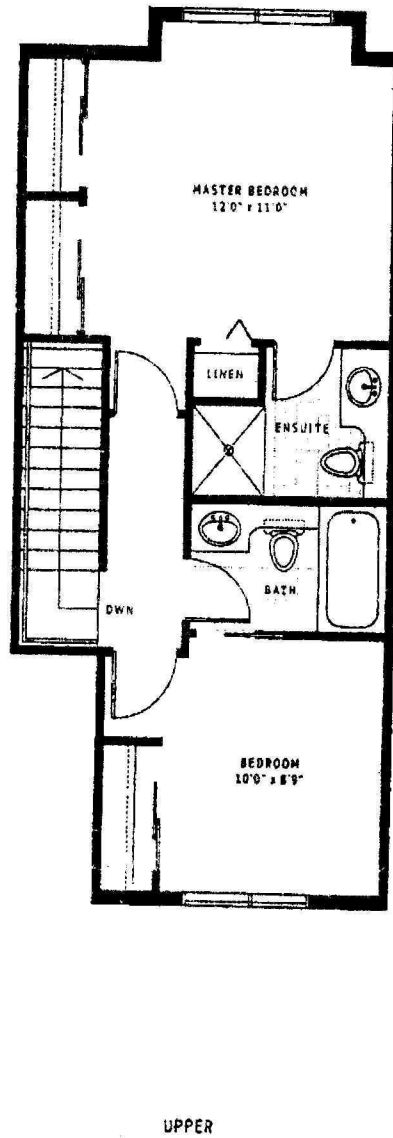

**Brittany**  
at Champ-late Gardens

TOWNHOMES

**WHEAT**  
2 Bedroom  
2 Bath  
982 sq ft

**Sidney Hui**  
604-889-3218

Note : 7006 Mont Royal Square is the flip over image of this floor plan. All measurements and sizes are approximate and should not be relied upon without verification.