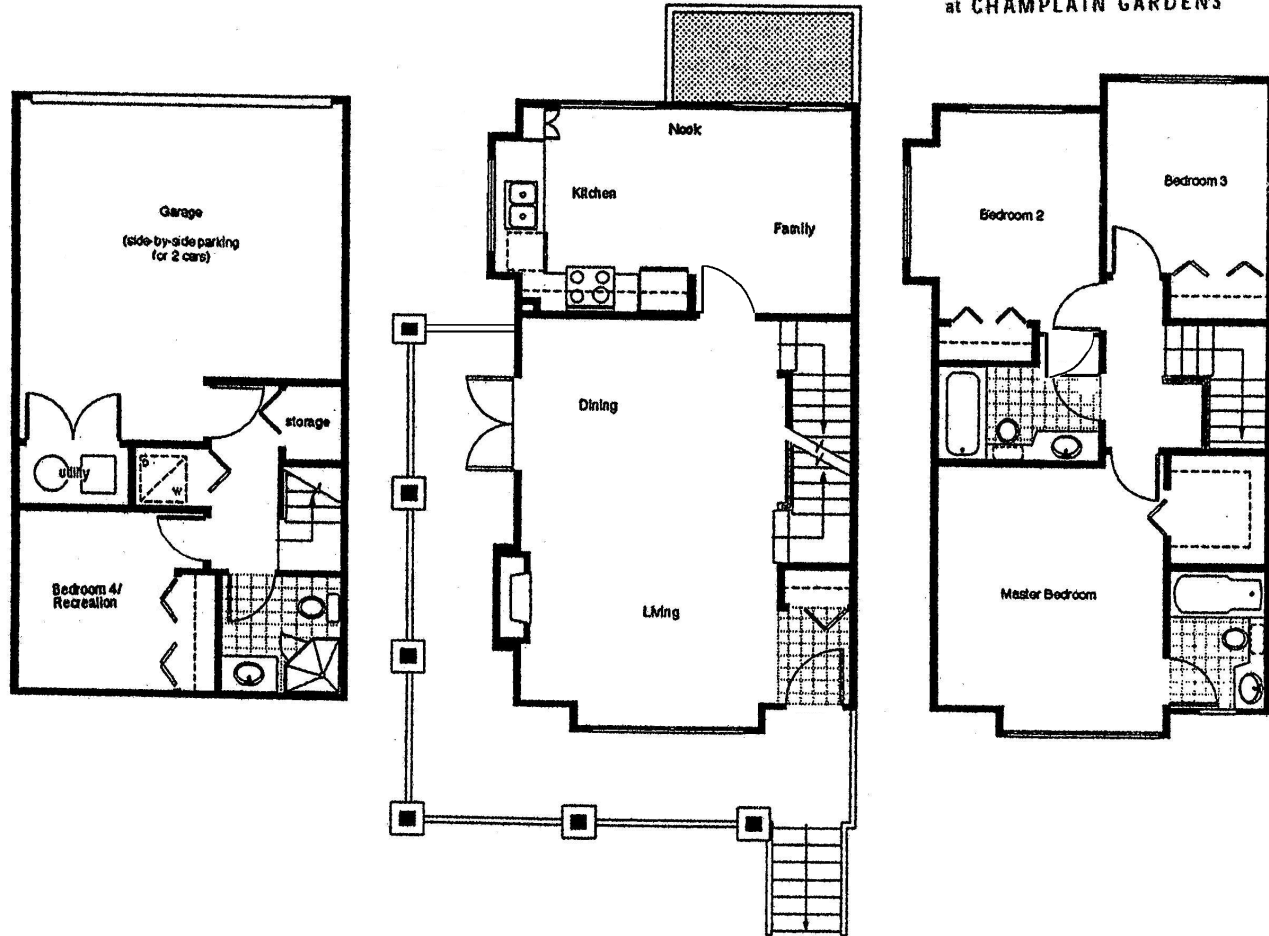

7125 Mont Royal Square, Vancouver

Sidney Hui
604-889-3218

Alsace

Plan A1 • 4 Bedroom • 1611 sq. ft.

Bordeaux

at CHAMPLAIN GARDENS

"All measurements and floor areas are approximate and based on architectural plans. Please refer to the preliminary strata plan in the Disclosure Statement for the estimated floor areas of the strata lots. These may vary from the final strata plan. In the interest of maintaining the high standards of this project, the developer reserves the right to make modifications or changes."

Note :

Developer's Floor Plan. Not to scale
Please verify your own measurements if important.

Sutton Group West Coast Realty