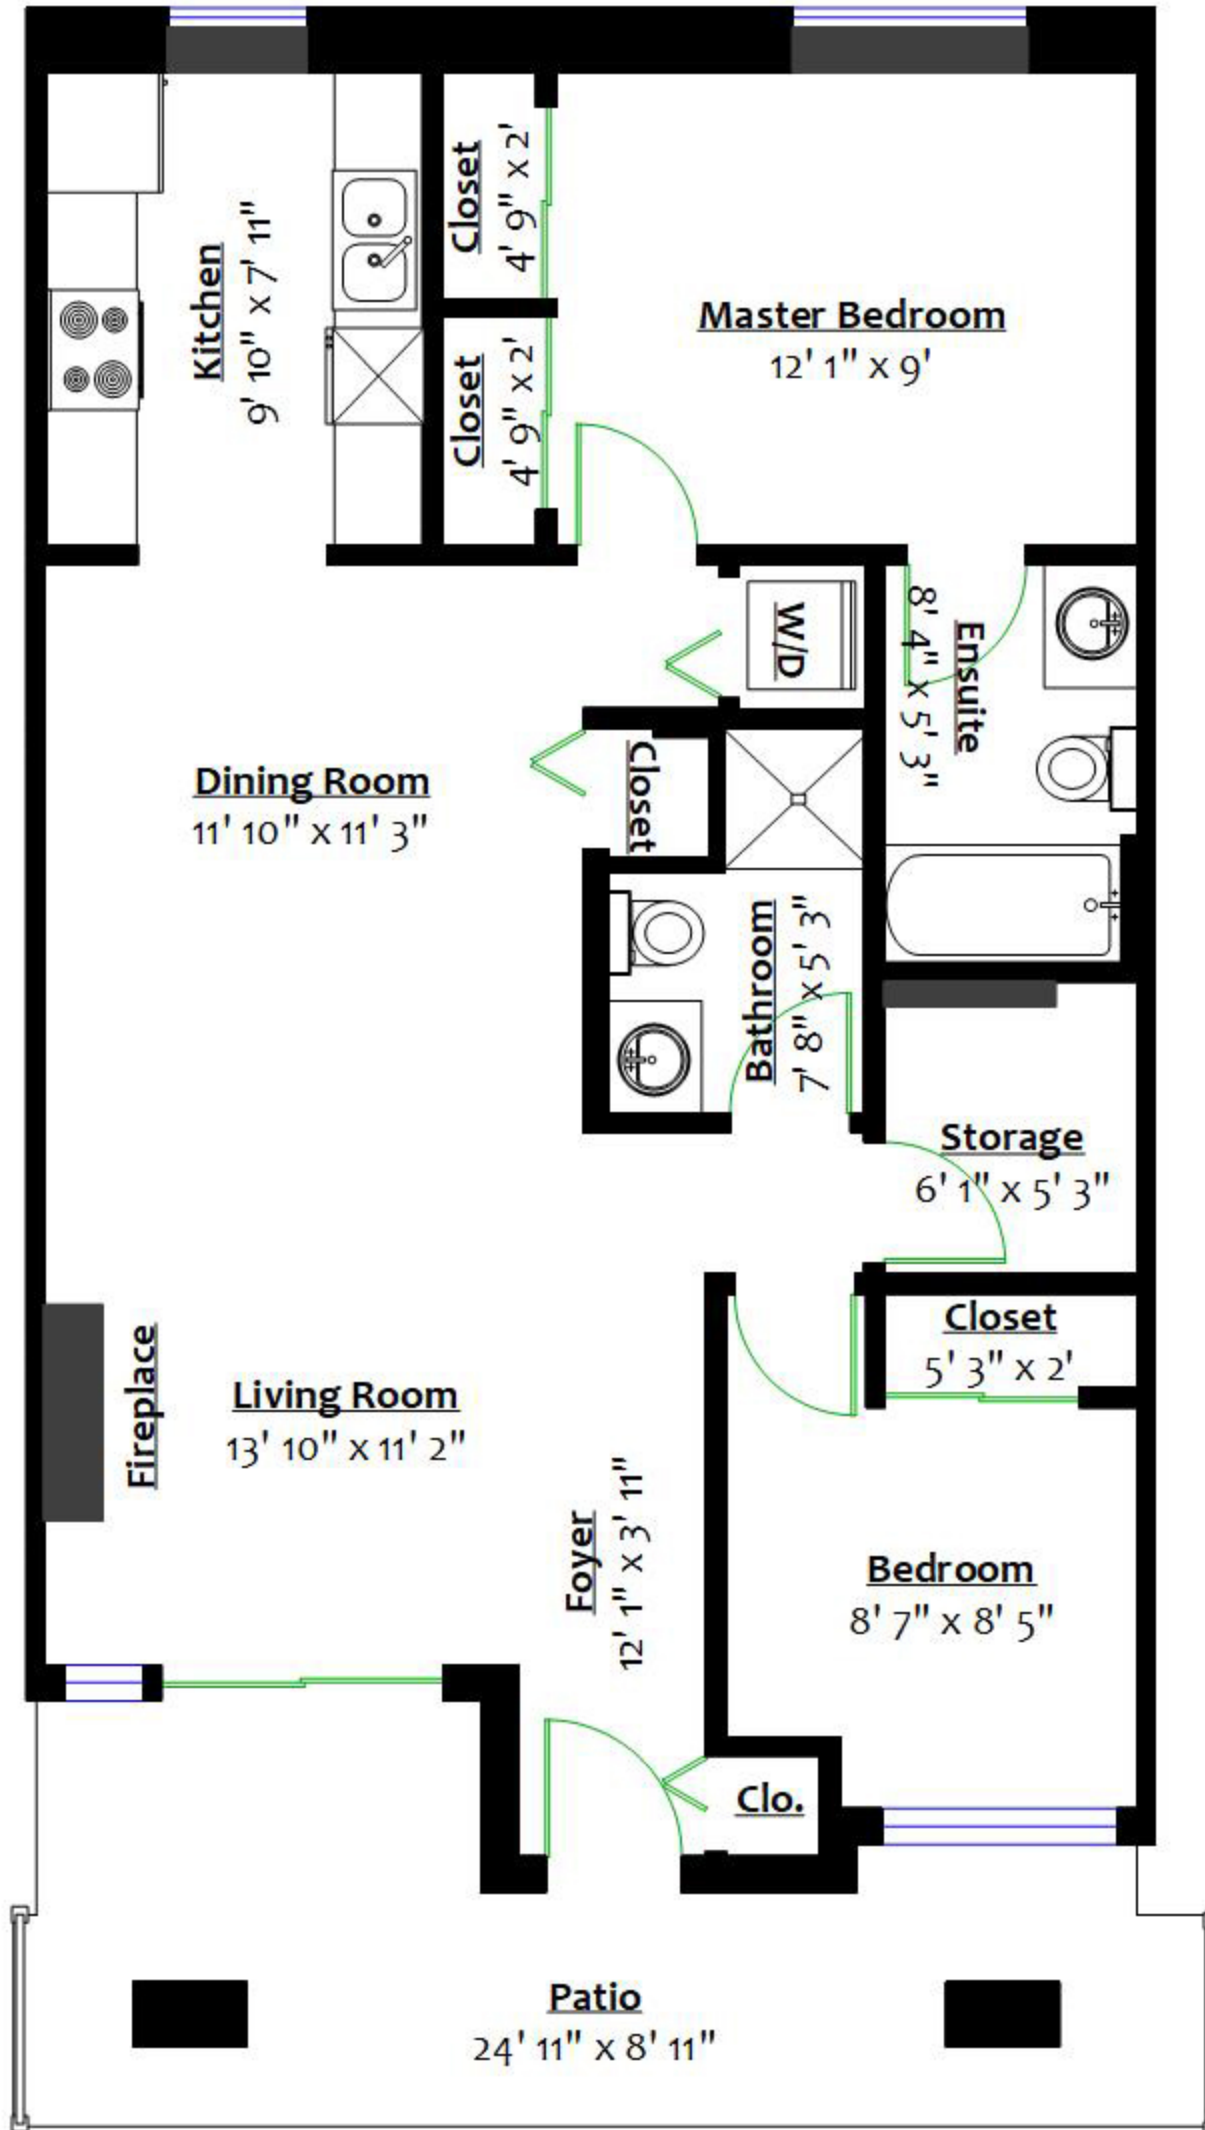

**Totals\*\***

Main Level: 883 sq. ft.

Patio: 164 sq. ft.

**MAIN LEVEL**  
Floor Area: 883 Sq. Ft.

\*\* Approx. based on interior measurements to exterior walls  
\*\* Total square footage not taken from original blueprints